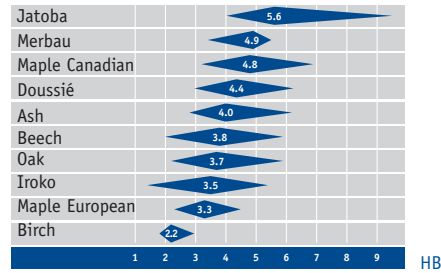

Classic Touch Product data sheet

TECHNICAL INFORMATION

	CLASSIC TOUCH	Epoque	CLASSIC TOUCH	Elegance
Thickness (mm)	14		10	
Width (mm)	190/162/117		70	
Length (mm)	2000-2520/1240		490	
Wearlayer thickness (mm)	3,6		3,6	
Weight (kg/m2)	8,0		~ 6,5	